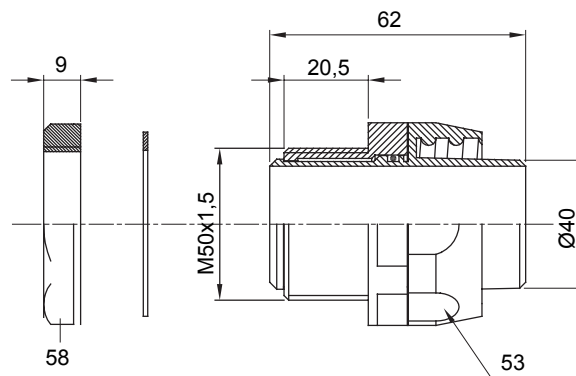

Straight and revolving coupling device for sheath with IP54 protection degree.

Colour	Black RAL 9005	IP degree	IP54
ISO pitch	M 50x1.5	Sheath Ø (mm)	40
Type	Revolving	Electrocod	210

DIMENSIONAL

TECHNICAL SYMBOLOGY